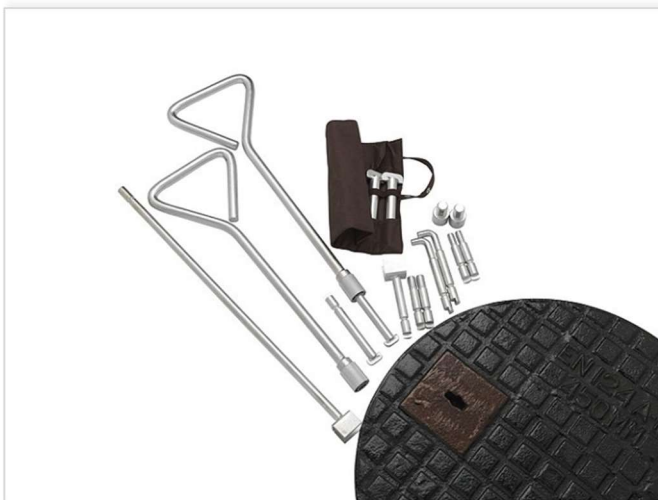

# Universal Manhole Key Set with Interchangeable Tips

The **Universal Manhole Key Set with Interchangeable Tips** comes with 14 quick release interchangeable end tips and has also been designed to fit a variety of manhole/service covers, water turn off taps and hard to reach stopcock taps. This universal key is a handy and practical tool.

## Contents

- 2x Interchangeable Handles 2220mm long
- 2x 33mm T-Tips
- 2x 22mm T-Tips
- 2x 10mm Side Entry Hooks
- 2x M10mm Screw Tips
- 2x M12mm Screw Tips
- 2x M16mm Screw Adaptors
- Long Stopcock Tip (free)
- Storage Roll Sack

- Made from Carbon steel for strength and then Zinc plated for protection
- All tips are also available in Nylon to eliminate the sparking effect that can be caused whilst inserting steel tips into the steel manhole covers
- All parts are destruction tested and certificated independently by "Lloyds British" Testing"