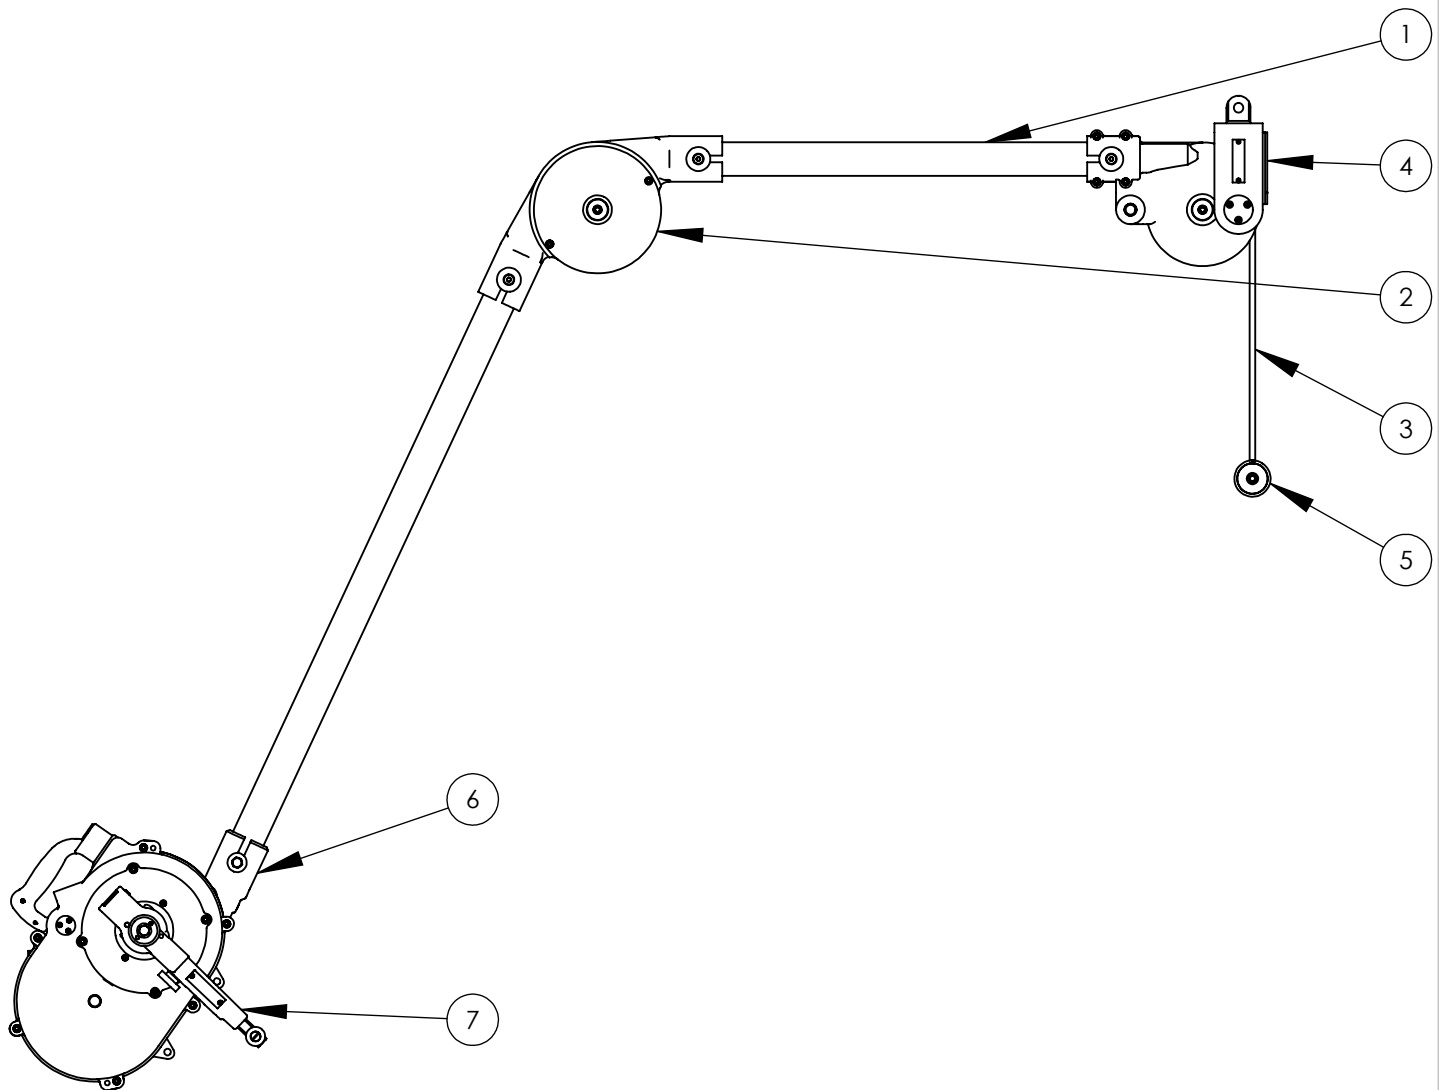

AIRCRAFT APPLICATION SHEET

54/1262 WUWD HOIST KIT

A380 R/I DRAG STAY BLG

didsbury

World class lifting and handling solutions

Didsbury Engineering Co Ltd

Telephone: +44 (0)161 486 2200
Facsimile: +44 (0)161 486 2211
Email: sales@didsbury.com
Web: www.didsbury.com

ITEM NO.	PART No.	DESCRIPTION	QTY.
1	54/42	610mm EXTENSION TUBE	1
2	54/789	ANGLE CHANGER	1
3	54/1049	CABLE ASSEMBLY (REF ONLY)	1
4	54/1248	TOP SHEATH ASSY	1
5	54/1261	A380 BLG SHACKLE	1
6	54/1263	54 SERIES WUWD W/FIXED EXTN TUBE	1
7	54/1380	WUWD WINDING HANDLE	1

HEIGHT OF LIFT: 5.80m

SWL: 914kg

WEIGHT: 33kg

REVISION. 2

DATE: 23/11/17