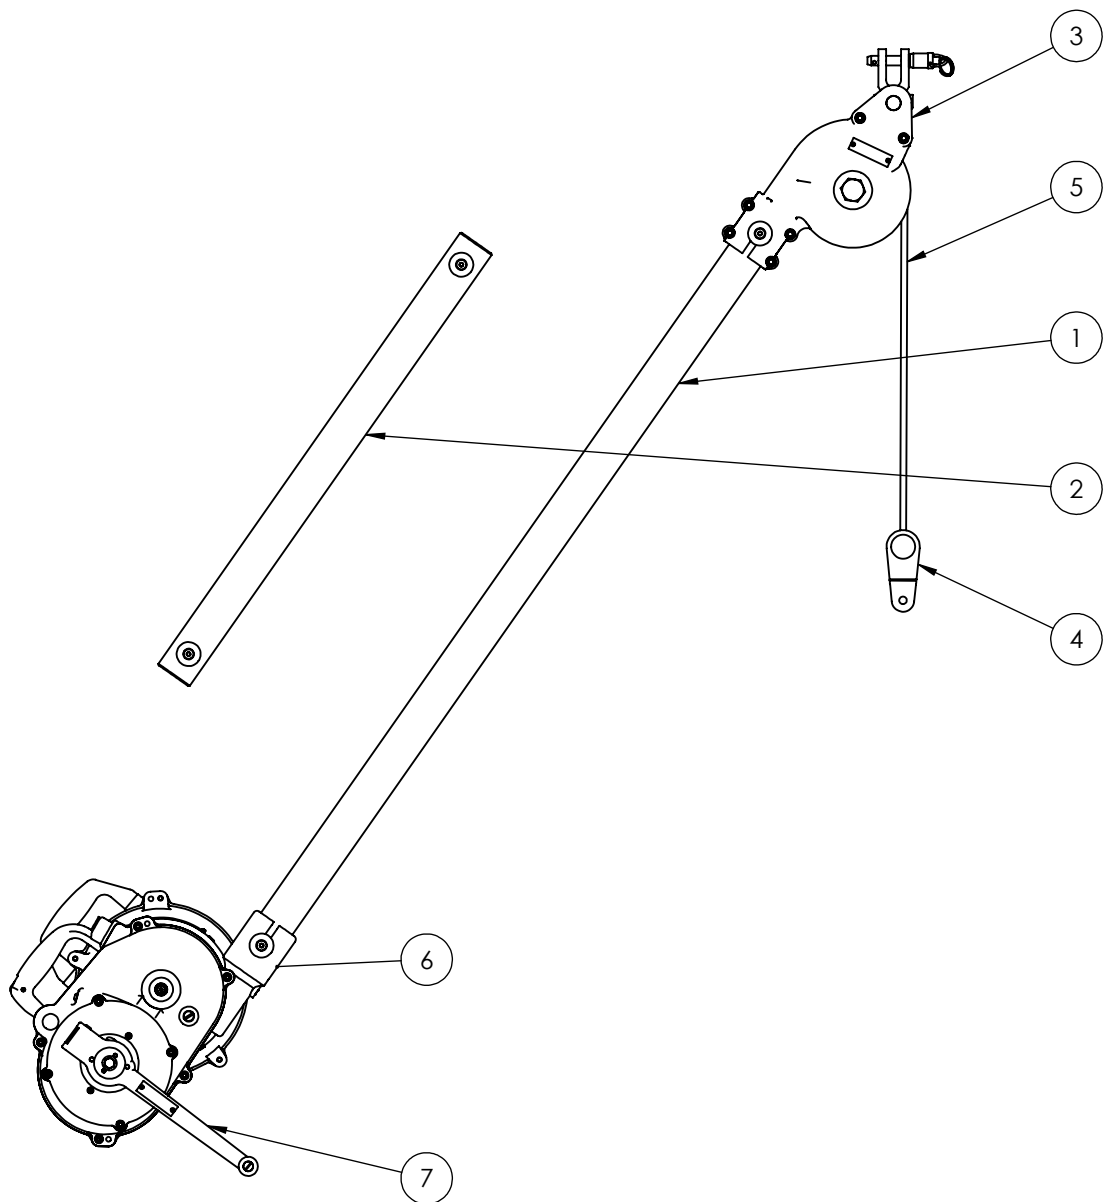

AIRBUS A330/340 NLG, NLG DRAG STRUT,
CLG STAY, CLG R/I EQUIPMENT

ITEM NO.	PART No.	DESCRIPTION	QTY.
1	44/90	1219mm EXTENSION TUBE	1
2	44/95	698mm EXTENSION TUBE	1
3	44/377	TOP SHEATH ASSEMBLY	1
4	44/392	SHACKLE	1
5	44/459	Ø8mm CABLE ASSEMBLY (REF ONLY)	1
6	44/468	WUWD WINDING MECHANISM 1270kg	1
7	44/493	WINDING HANDLE ASSEMBLY	1

HEIGHT OF LIFT: 3.25m/3.77m

SWL: 1270kg

WEIGHT: 32kg

REVISION. 3

DATE: 23/11/17