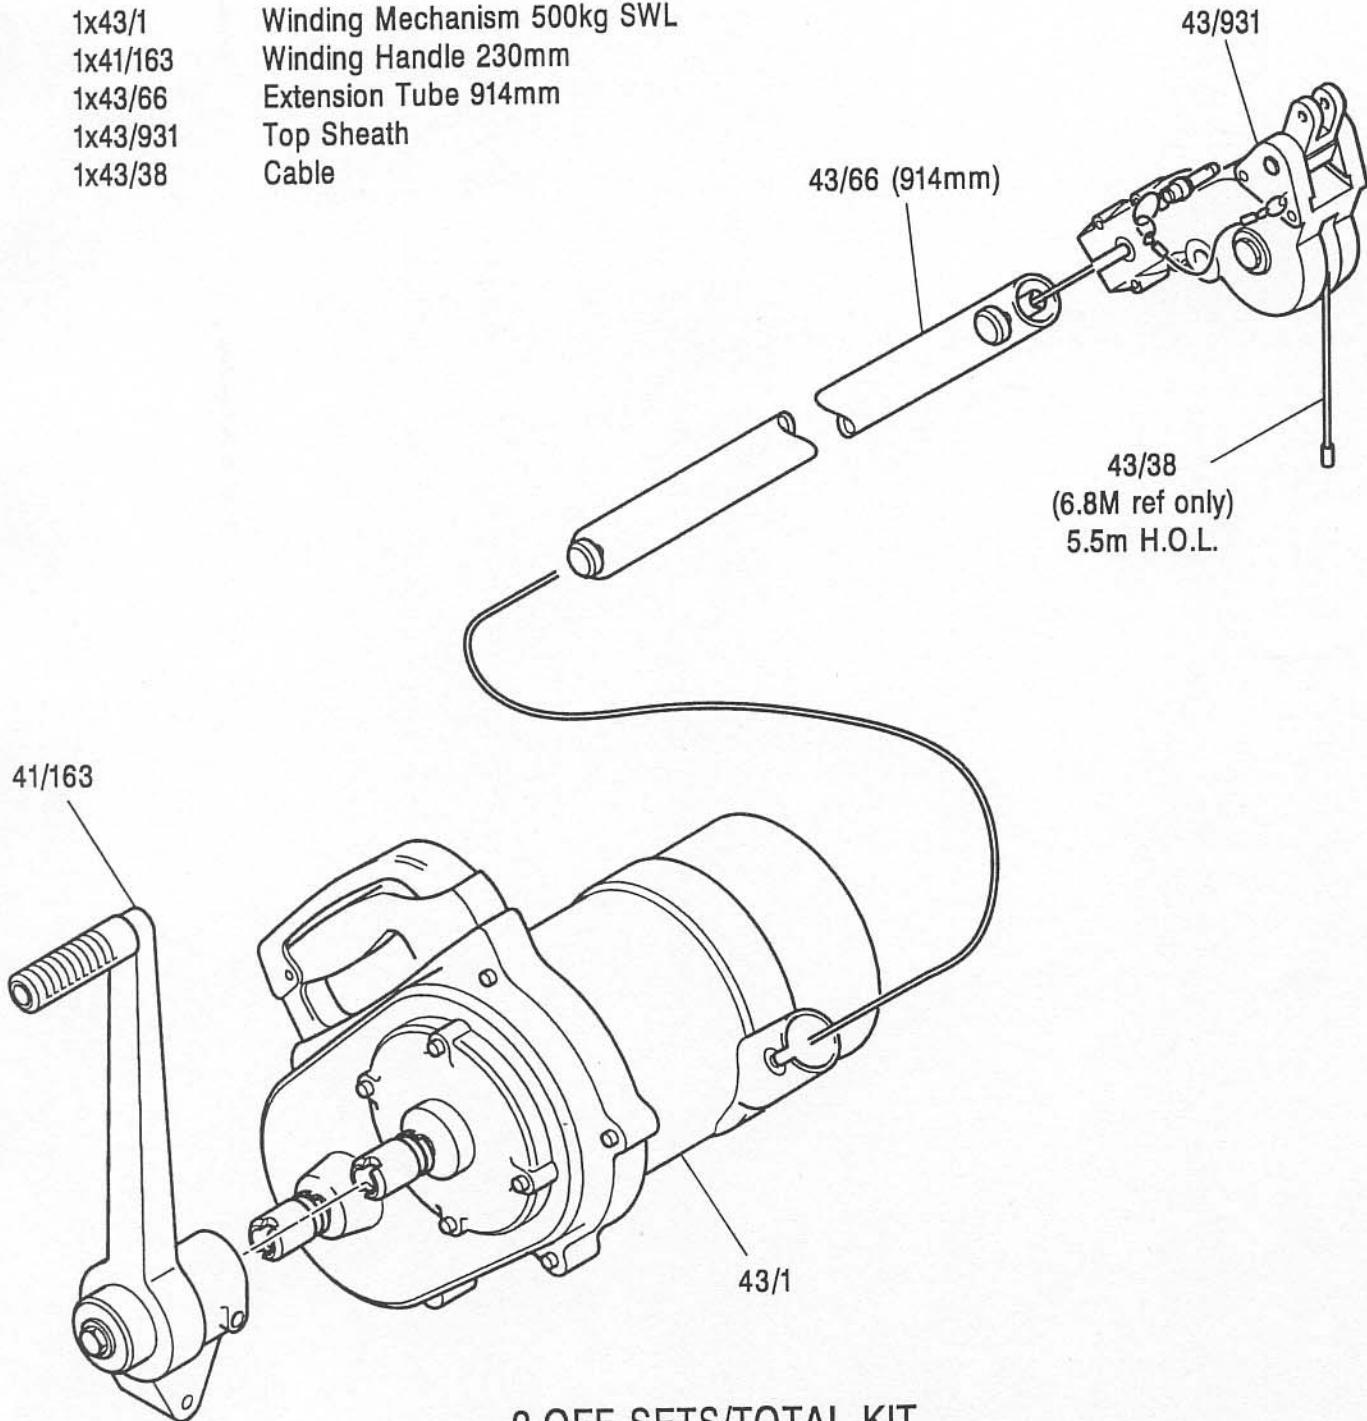

World class lifting and handling solutions

AIRCRAFT APPLICATION SHEET 032 (FIG 2)

AVRO REGIONAL JETS ENGINE HOISTING (A1/43/1284) comprising:

- 1x43/1 Winding Mechanism 500kg SWL
- 1x41/163 Winding Handle 230mm
- 1x43/66 Extension Tube 914mm
- 1x43/931 Top Sheath
- 1x43/38 Cable

2-OFF SETS/TOTAL KIT

500kg SWL

NOTE: USE WITH A1/42/463