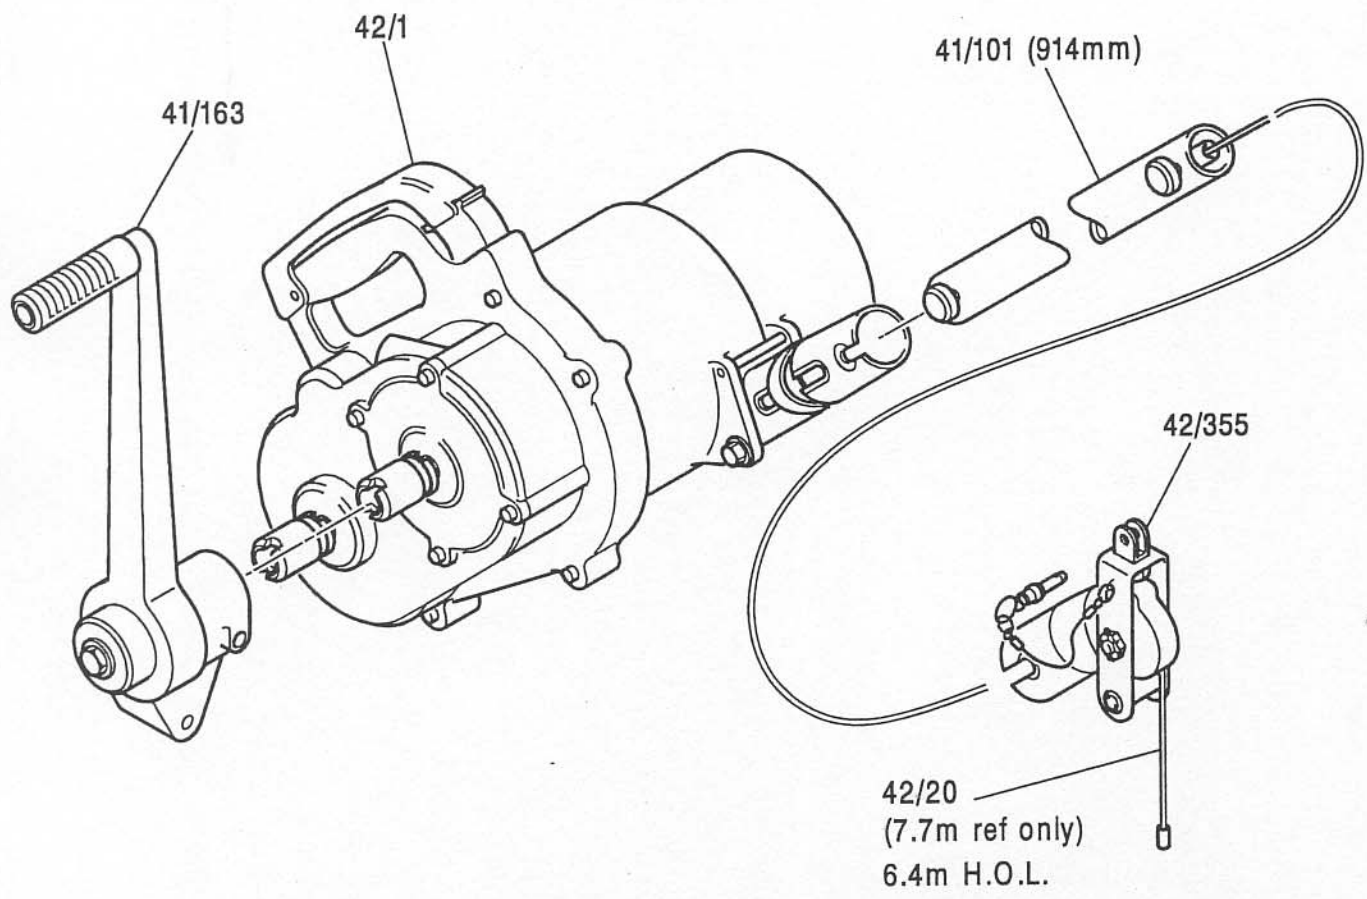

World class lifting and handling solutions

AIRCRAFT APPLICATION SHEET 032 (FIG 1) AVRO REGIONAL JETS ENGINE HOISTING (A1/42/463) comprising:

- 1 x 42/1 Winding Mechanism 250kg SWL
- 1 x 41/163 Winding Handle 230mm
- 1 x 41/101 Extension Tube 914mm
- 1 x 42/355 Top Sheath
- 1 x 42/20 Cable

250kg SWL
NOTE: USE WITH A1/43/1284