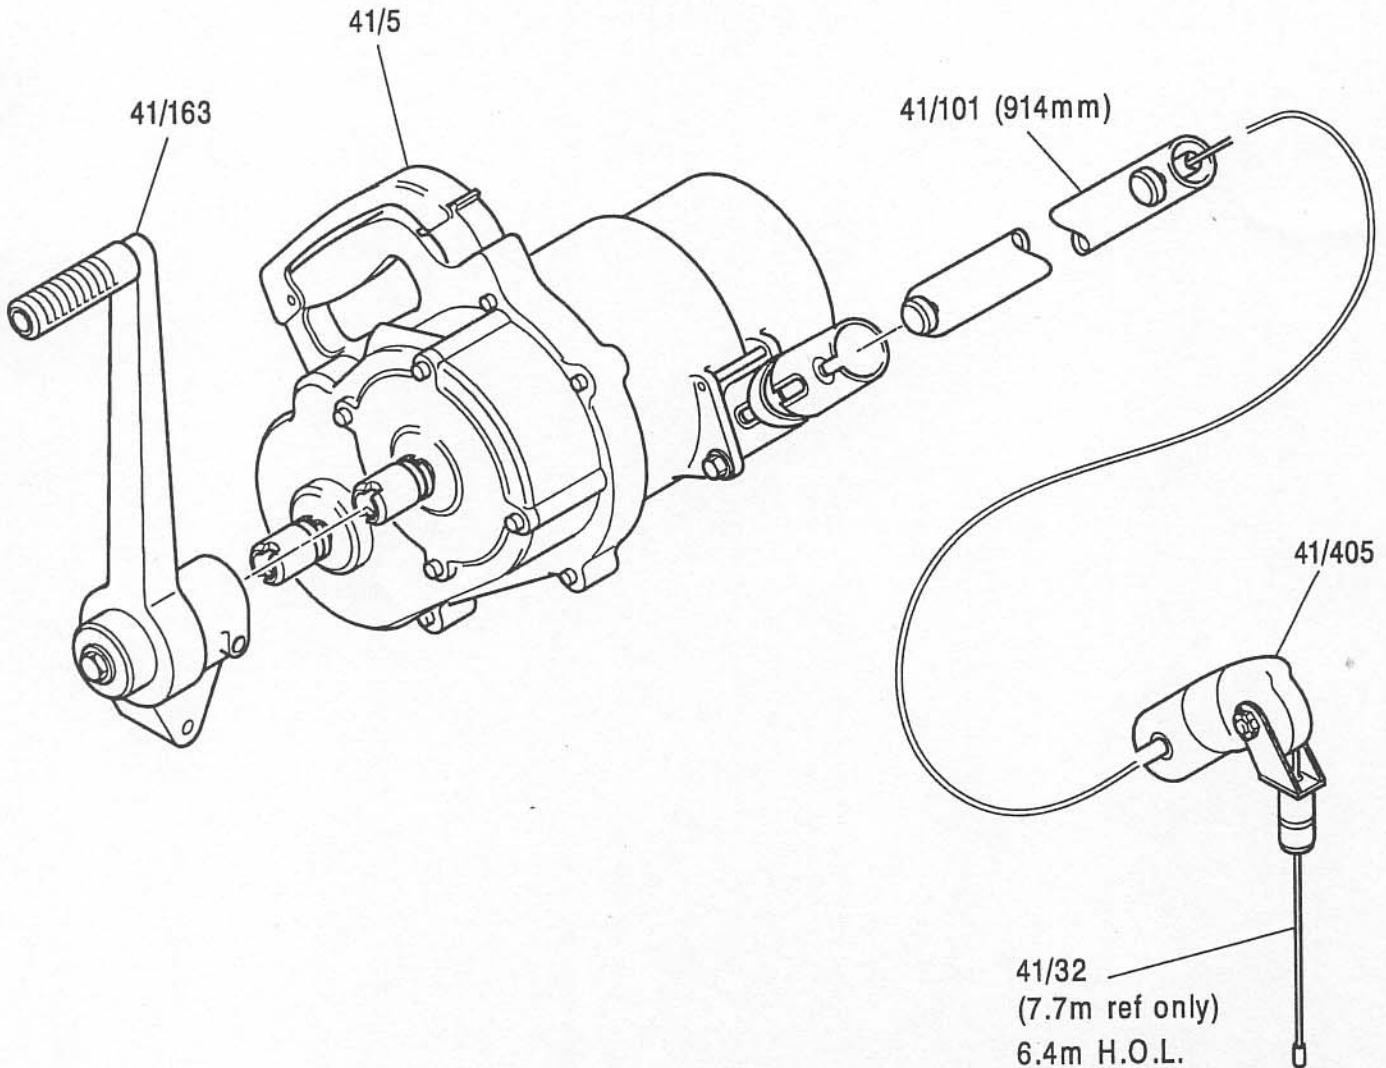

World class lifting and handling solutions

AIRCRAFT APPLICATION SHEET 034 AVRO REGIONAL JETS COMBUSTER TURBINE (A1/41/432) comprising:

- 1 x 41/5 Winding Mechanism 127kg SWL
- 1 x 41/163 Winding Handle 230mm
- 1 x 41/101 Extension Tube 914mm
- 1 x 41/405 Top Sheath
- 1 x 41/32 Cable

2-OFF SETS/TOTAL KIT

127kg SWL