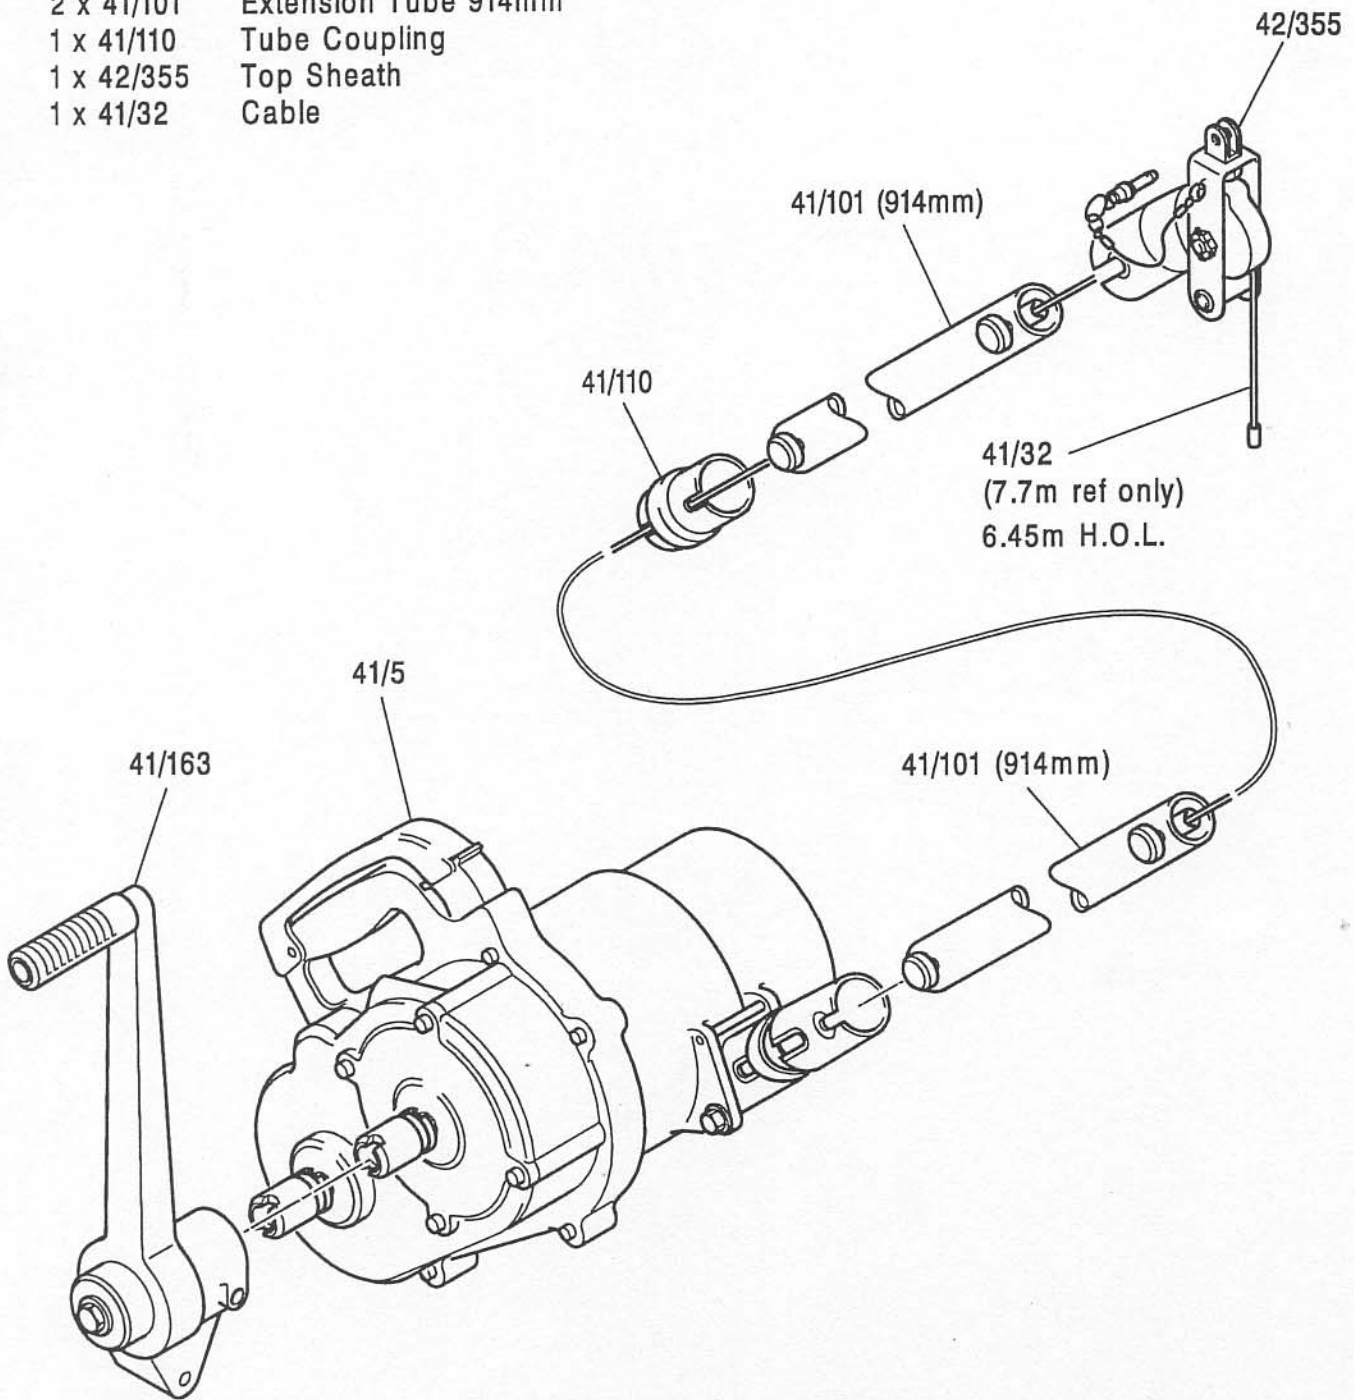

World class lifting and handling solutions

AIRCRAFT APPLICATION SHEET 036

AVRO REGIONAL JETS APU HOISTING & APU GENERATOR

(A1/41/431) comprising:

- 1 x 41/5 Winding Mechanism 127kg SWL
- 1 x 41/163 Winding Handle 230mm
- 2 x 41/101 Extension Tube 914mm
- 1 x 41/110 Tube Coupling
- 1 x 42/355 Top Sheath
- 1 x 41/32 Cable

127kg SWL